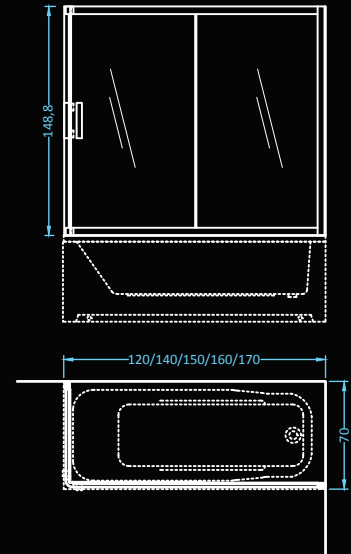

Frame

Glass