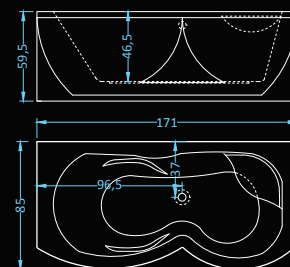

## Vitro

bathtub with panel

Dimensions: 145x145 cm  
Water capacity: 250 l

Dimensions: 140x140 cm  
Water capacity: 384 l

Dimensions: 150x150 cm  
Water capacity: 384 l

## Miami

bathtub | bathtub with panels

Dimensions: 160|170 x83 cm  
Water capacity: 185|200 l

## Barok

bathtub | self-standing

Dimensions: 180x90 cm  
Water capacity: 330 l

Dimensions: 110|120|130|140|150|160|170 x70 cm • 160|170 x75 cm  
 Water capacity: 100|115|130|145|165|190|205 l • 190|248 l