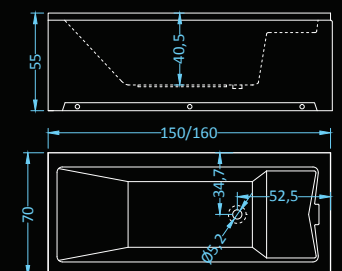

## Vitro

bathtub with panel

Dimensions: 145x145 cm  
Water capacity: 250 l

Dimensions: 140x140 cm  
Water capacity: 384 l

Dimensions: 150x150 cm  
Water capacity: 384 l

# Verona

bathtub | bathtub with panels

Dimensions: 110|120|130|140|150|160|170 x70 cm  
Water capacity: 100|115|131|147|163|179|195 l

# City 120/140

bathtub | bathtub with panels

Dimensions: 120|140 x70 cm  
Water capacity: 90|125 l

# City 150/160

bathtub | bathtub with panels

Dimensions: 150|160 x70 cm  
Water capacity: 150|170 l