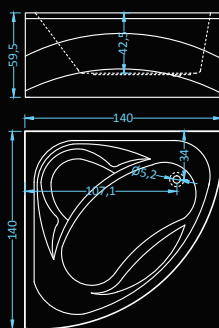

Dimensions: 140x140 • 150x150 cm
Water capacity: 267 • 243 l

massage: water, back, air • control: electronic
additional: light, heater, faucet, radio, ozonator

Same name, but slightly different bathtub. Enjoy the standard corner Aurora 140, or experience the specially widened model for extra comfort - Aurora 150.

Aurora 140