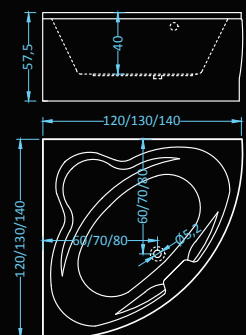

## Luna Standard Plus

massage: water • control: pneumatic

Dimensions: 120x120 • 130x130 • 140x140 cm  
Water capacity: 168 • 180 • 228 l

## Luna Exclusive Plus

massage: water, air • control: electronic • additional: light

Dimensions: 120x120 • 130x130 • 140x140 cm  
Water capacity: 168 • 180 • 228 l

## Luna Premium Plus

massage: water, air • control: electronic • additional: light, radio, ozonator

Dimensions: 120x120 • 130x130 • 140x140 cm  
Water capacity: 168 • 180 • 228 l