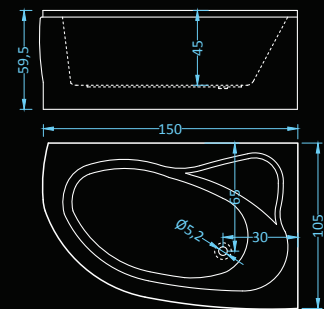

## Serena Premium Plus

massage: water, air • control: electronic • additional: light, radio, ozonator  left  right

Dimensions: 160x90 cm  
Water capacity: 204 l

Dimensions: 150x105 cm  
Water capacity: 200 l

## Adria Standard Plus

massage: water • control: pneumatic  left  right

Dimensions: 150x105 cm  
Water capacity: 200 l

## Adria Exclusive Plus

massage: water, air • control: electronic • additional: light  left  right

Dimensions: 150x105 cm  
Water capacity: 200 l

## Adria Premium Plus

massage: water, air • control: electronic • additional: light, radio, ozonator  left  right

Dimensions: 150x105 cm  
Water capacity: 200 l