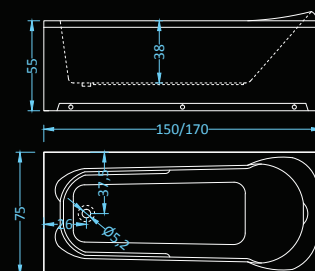

## Roma Exclusive Plus

massage: water, air • control: electronic • additional: light

Dimensions: 150|170 x75 cm  
Water capacity: 140|165 l

## Roma Premium Plus

massage: water, air • control: electronic • additional: light, radio, ozonator

Dimensions: 150|170 x75 cm  
Water capacity: 140|165 l