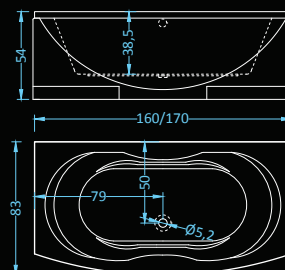

# Miami Deluxe

Dimensions: 160|170 x 83 cm  
Water capacity: 185|200 l

massage: water, back, air • control: electronic  
additional: light, heater, faucet, radio, ozonator

The beautifully shaped Miami comes in two dimensions and lots of massage options. Enjoy the massage bath for two people facing each other.

## Miami Standard Plus

massage: water • control: pneumatic

Dimensions: 160|170 x83 cm  
Water capacity: 185|200 l