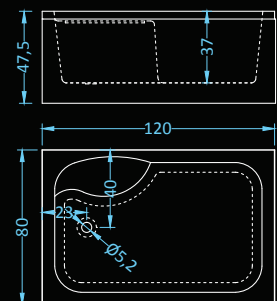

Dimensions: 120x80 cm
Compatible with: Kato