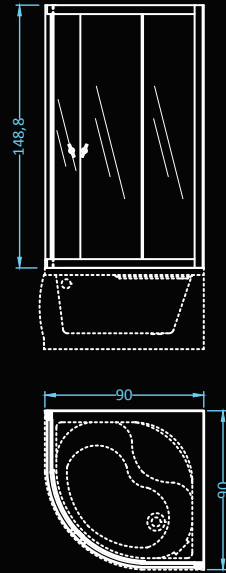

# Liana

shower tray | shower tray with panel  left  right

Dimensions: 135x85 cm  
Compatible with: London

# Boston

frame: aluminum • glass: 5mm tempered

Dimensions: 90x90 cm  
Compatible with: Bubo|Bella

# London

frame: aluminum • glass: 5mm tempered  left  right

Dimensions: 135x85 cm  
Compatible with: Liana