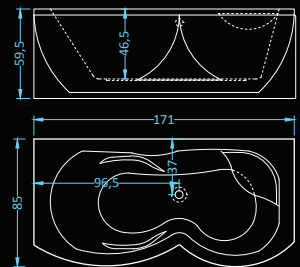

## Caprice Standard Plus

massage: water • control: pneumatic

Dimensions: 171x85 cm  
Water capacity: 256 l

## Caprice Exclusive Plus

massage: water, air • control: electronic • additional: light

Dimensions: 171x85 cm  
Water capacity: 256 l