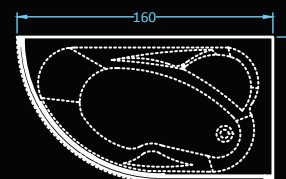

Frame

Glass