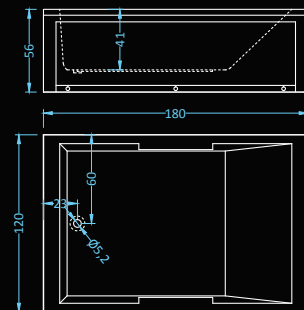

A big model for two persons laying next to each other. Great water capacity and exquisite water massage experience.