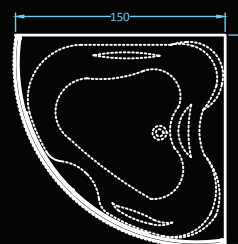

Frame

Glass