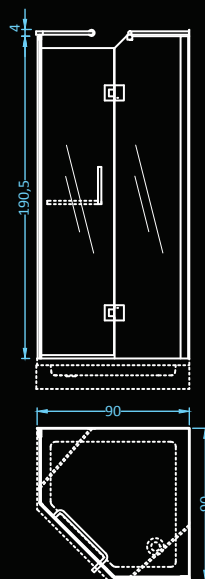

# London

frame: aluminum • glass: 5mm tempered  left  right

Dimensions: 135x85 cm  
Compatible with: Liana

### Glass

Dimensions: 80x80 • 90x90 cm  
Compatible with: Tuto

frame: aluminum • glass: 5mm tempered

Another classic square model. Available in 3 frame colors and 2 glass options. Compatible with shower tray Tuto.

## Glass

Dimensions: 90x90 cm  
Compatible with: Certa

glass: 8mm tempered

The Diamond has its own style frameless design with 8mm glass. Compatible with shower tray Certa.

Glass

Deluxe Aquatic's shower cabins are manufactured from high quality tempered glass with 5mm thickness, except for the Diamond cabin which comes with 8mm thick tempered glass.