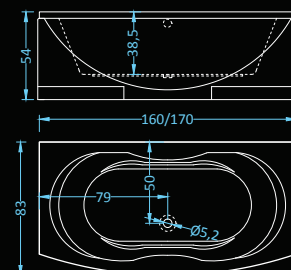

# Miami Deluxe

Dimensions: 160|170 x 83 cm  
Water capacity: 185|200 l

massage: water, back, air • control: electronic  
additional: light, heater, faucet, radio, ozonator

The beautifully shaped Miami comes in two dimensions and lots of massage options. Enjoy the massage bath for two people facing each other.

## Miami Standard Plus

massage: water • control: pneumatic

Dimensions: 160|170 x83 cm  
Water capacity: 185|200 l