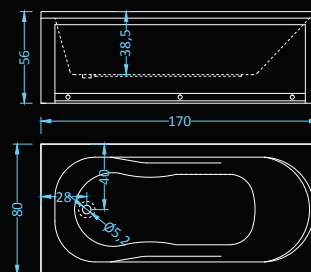

Dimensions: 170x80 cm
Water capacity: 185 l