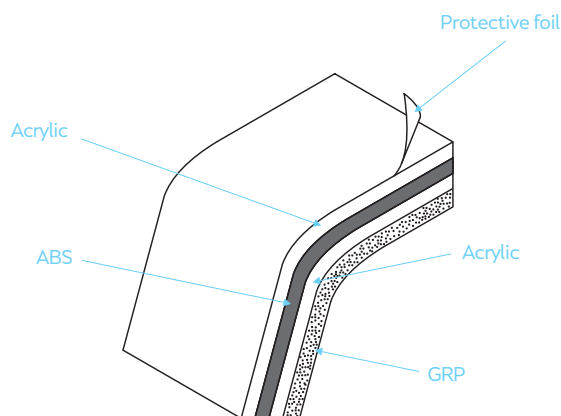

What is inside?

Each Deluxe Aquatic bathtub is made of highest quality sanitary grade sheets. The sheets are made in 3 layers: Acrylic (PMMA) for glossy and smooth top finish, ABS for resistance and elasticity and one more bottom layer of Acrylic (PMMA) for good adhesion with the GRP.

Glass Reinforced Polyester (GRP) is applied at the bottom of the vacuumed sheet and this is what gives the Deluxe Aquatic bathtub its durability and strength. The bottom of each bathtub is further strengthened for extra stability.