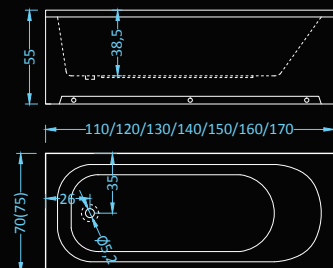

## Barok

bathtub | self-standing

Dimensions: 180x90 cm  
Water capacity: 330 l

Dimensions: 110|120|130|140|150|160|170 x70 cm • 160|170 x75 cm  
 Water capacity: 100|115|130|145|165|190|205 l • 190|248 l

bathtub | bathtub with panels

The Astra is a classic bathtub with standard dimensions. It is available in standard 70 and 75cm width, and 110-170cm length. Massage system can be installed from 140cm length.