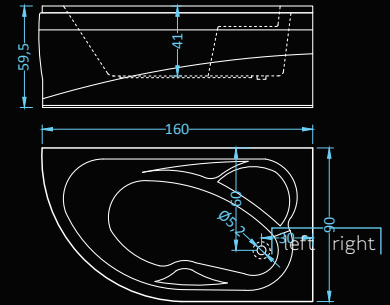

## Barok

bathtub | self-standing

Dimensions: 180x90 cm  
Water capacity: 330 l

Dimensions: 110|120|130|140|150|160|170 x70 cm • 160|170 x75 cm  
 Water capacity: 100|115|130|145|165|190|205 l • 190|248 l

## Barcelona 140/150 Premium Plus

massage: water, air • control: electronic • additional: light, radio, ozonator

Dimensions: 140x140 cm  
Water capacity: 384 l

Dimensions: 150x150 cm  
Water capacity: 384 l

# Serena Deluxe

Dimensions: 160x90 cm  
Water capacity: 204 l

massage: water, back, air • control: electronic  
additional: light, heater, faucet, radio, ozonator

The sail-shaped Serena is an all-time favorite shape for corners. Great lines of this bathtub offer great and comfortable water massage.

## Serena Standard Plus

massage: water • control: pneumatic  left  right

Dimensions: 160x90 cm  
Water capacity: 204 l