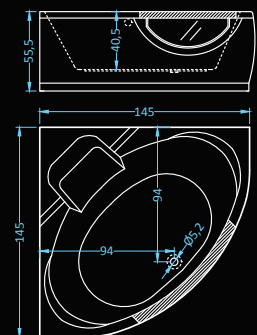

## Vitro Standard Plus

massage: water • control: pneumatic

Dimensions: 145x145 cm  
Water capacity: 250 l

## Vitro Exclusive Plus

massage: water, air • control: electronic • additional: light

Dimensions: 145x145 cm  
Water capacity: 250 l

## Vitro Premium Plus

massage: water, air • control: electronic • additional: light, radio, ozonator

Dimensions: 145x145 cm  
Water capacity: 250 l