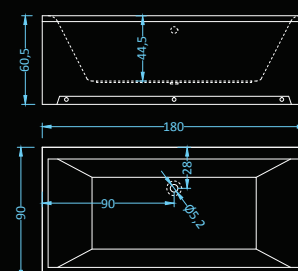

## Vegas

bathtub | bathtub with panels

Dimensions: 170|180 x80 cm  
Water capacity: 218|236 l

## Vegas Duo

bathtub | bathtub with panels

Dimensions: 180x90 cm  
Water capacity: 284 l