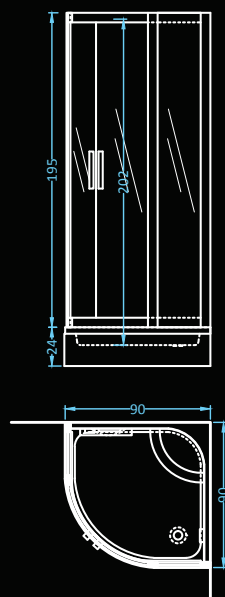

# London

frame: aluminum • glass: 5mm tempered  left  right

Dimensions: 135x85 cm  
Compatible with: Liana

### Glass

Dimensions: 80x80 • 90x90 cm  
Compatible with: Tuto

frame: aluminum • glass: 5mm tempered

Another classic square model. Available in 3 frame colors and 2 glass options. Compatible with shower tray Tuto.

# Kato

frame: aluminum • glass: 5mm tempered

Dimensions: 120x80 cm  
Compatible with: Kiara

# White Star Exclusive

Dimensions: 90x90 cm

shower, steam, ozonator, touch panel

Space saving model for the classy who is always in movement but who enjoys a stress-relieving steam bath experience.

Dimensions: 90x90 cm