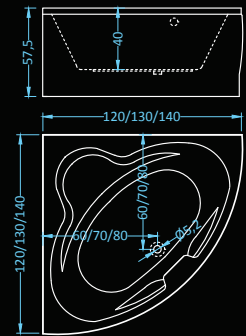

## Vitro Standard Plus

massage: water • control: pneumatic

Dimensions: 145x145 cm  
Water capacity: 250 l

## Vitro Premium Plus

massage: water, air • control: electronic • additional: light, radio, ozonator

Dimensions: 145x145 cm  
Water capacity: 250 l

# Luna Deluxe

Dimensions: 120x120 • 130x130 • 140x140 cm  
Water capacity: 168 • 180 • 228 l

massage: water, back, air • control: electronic  
additional: light, heater, faucet, radio, ozonator

The curvy design of the Luna makes it ideal choice for a corner space. Enjoy the experience of a massage bathtub in one of the three dimensions offered.

## Luna Standard Plus

massage: water • control: pneumatic

Dimensions: 120x120 • 130x130 • 140x140 cm  
Water capacity: 168 • 180 • 228 l