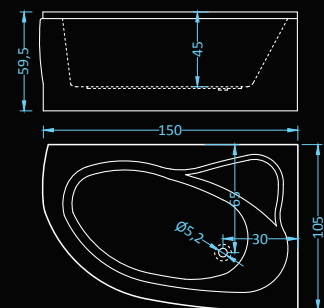

## Adria Standard Plus

massage: water • control: pneumatic  left  right

Dimensions: 150x105 cm  
Water capacity: 200 l

## Adria Exclusive Plus

massage: water, air • control: electronic • additional: light  left  right

Dimensions: 150x105 cm  
Water capacity: 200 l

## Adria Premium Plus

massage: water, air • control: electronic • additional: light, radio, ozonator  left  right

Dimensions: 150x105 cm  
Water capacity: 200 l