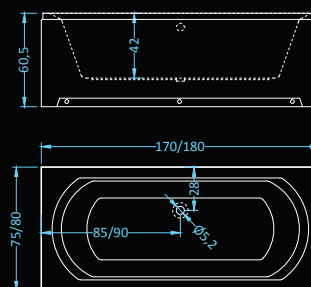

Dimensions: 170x75 • 180x80 cm
Water capacity: 197 • 215 l