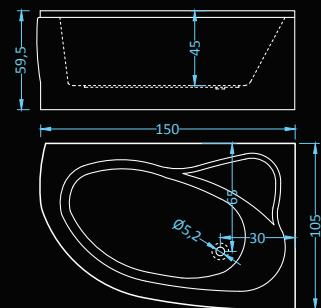

## Vitro

bathtub with panel

Dimensions: 145x145 cm  
Water capacity: 250 l

Dimensions: 140x140 cm  
Water capacity: 384 l

Dimensions: 150x150 cm  
Water capacity: 384 l

# Serena

bathtub | bathtub with panel left right

Dimensions: 160x90 cm  
Water capacity: 204 l

# Adria

bathtub | bathtub with panel left right

Dimensions: 150x105 cm  
Water capacity: 200 l