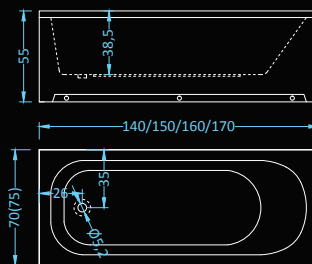

Astra/Verona Deluxe

Astra Dimensions: 140|150|160|170 x70 cm • 160|170 x75 cm
Verona Dimensions: 140|150|160|170 x70 cm

massage: water, back, air • control: electronic
additional: light, heater, faucet, radio, ozonator

Classic models with standard dimensions, but paired with exclusive massage system, give your body a rejuvenating feeling.

Astra

Verona