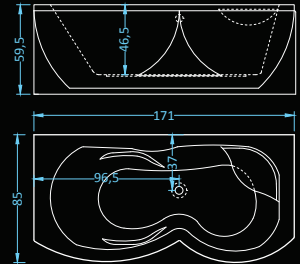

Dimensions: 171x85 cm
Water capacity: 256 l