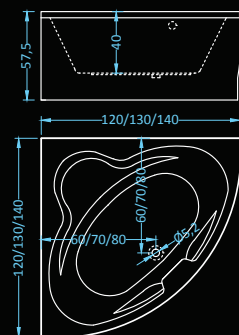

Dimensions: 120x120 • 130x130 • 140x140 cm  
Water capacity: 168 • 180 • 228 l

bathtub | bathtub with panel

The curved lines of Luna suit any need for corner bathtub. It is available in 3 dimensions. It is possible to install a massage system and to add a compatible shower screen.