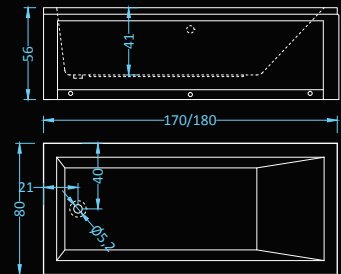

Dimensions: 170|180 x80 cm
Water capacity: 218|236 l