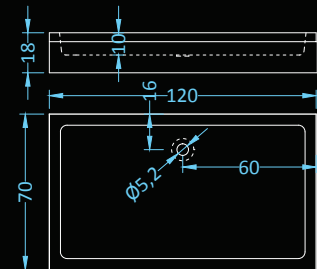

Dimensions: 120x70 cm