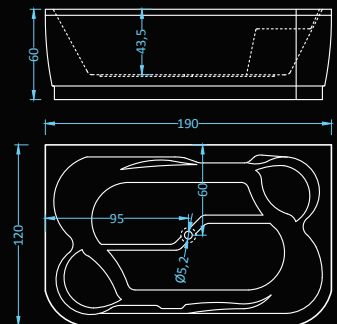

## Grande Exclusive Plus

massage: water, air • control: electronic • additional: light

Dimensions: 190x120 cm  
Water capacity: 396 l

## Grande Premium Plus

massage: water, air • control: electronic • additional: light, radio, ozonator

Dimensions: 190x120 cm  
Water capacity: 396 l