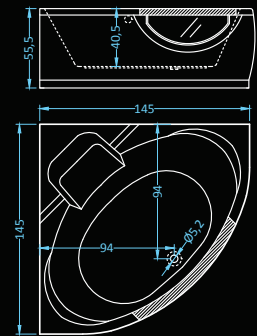

## Vitro Deluxe

Dimensions: 145x145 cm  
Water capacity: 250 l

massage: water, back, air • control: electronic  
additional: light, heater, faucet, radio, ozonator

The glass window gives the Vitro its special look. This unusual yet comfortable model comes with all the options needed for a perfect massage bath.

## Vitro Standard Plus

massage: water • control: pneumatic

Dimensions: 145x145 cm  
Water capacity: 250 l

## Vitro Exclusive Plus

massage: water, air • control: electronic • additional: light

Dimensions: 145x145 cm  
Water capacity: 250 l

## Vitro Premium Plus

massage: water, air • control: electronic • additional: light, radio, ozonator

Dimensions: 145x145 cm  
Water capacity: 250 l