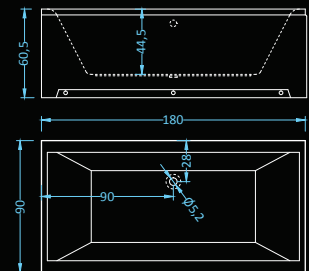

## Vegas Duo Deluxe

Dimensions: 180x90 cm  
Water capacity: 284 l

massage: water, back, air • control: electronic  
additional: light, heater, faucet, radio, ozonator

The dual person version of the Vegas combined with extra depth combines the best from design and usefulness.