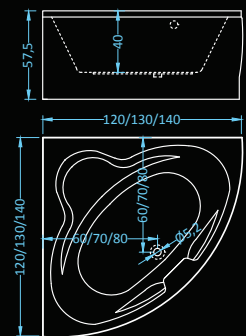

## Vitro Standard Plus

massage: water • control: pneumatic

Dimensions: 145x145 cm  
Water capacity: 250 l

## Vitro Premium Plus

massage: water, air • control: electronic • additional: light, radio, ozonator

Dimensions: 145x145 cm  
Water capacity: 250 l

## Luna Standard Plus

massage: water • control: pneumatic

Dimensions: 120x120 • 130x130 • 140x140 cm  
Water capacity: 168 • 180 • 228 l

## Luna Exclusive Plus

massage: water, air • control: electronic • additional: light

Dimensions: 120x120 • 130x130 • 140x140 cm  
Water capacity: 168 • 180 • 228 l