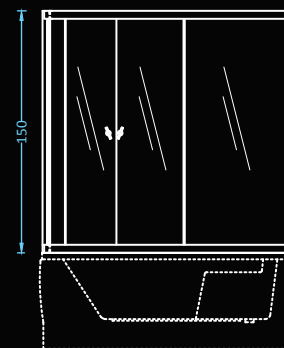

Frame

Glass