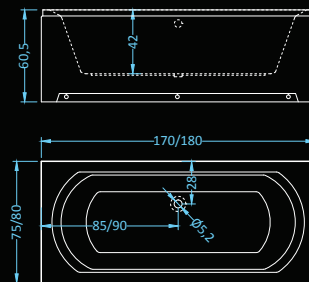

## Havana Premium Plus

massage: water, air • control: electronic • additional: light, radio, ozonator

Dimensions: 170x80 cm  
Water capacity: 185 l

# Dolce Deluxe

Dimensions: 170x75 • 180x80 cm  
Water capacity: 197 • 215 l

massage: water, back, air • control: electronic  
additional: light, heater, faucet, radio, ozonator

Dolce is a bathtub for two facing persons. Each one gets an ultimate massage from the various massage options.

## Dolce Standard Plus

massage: water • control: pneumatic

Dimensions: 170x75•180x80 cm  
Water capacity: 197•215 l