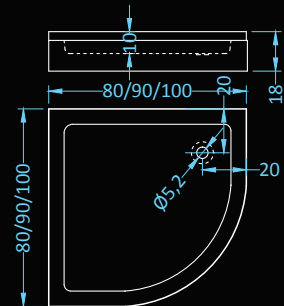

The classic quarter-circle Lea is available in 3 dimensions.
Compatible with Lagos shower cabin.