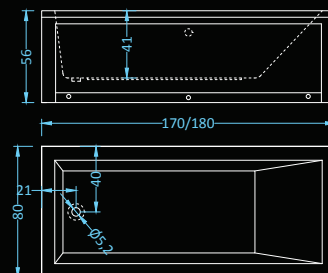

# Vegas Deluxe

Dimensions: 170|180 x 80 cm  
Water capacity: 218|236 l

massage: water, back, air • control: electronic  
additional: light, heater, faucet, radio, ozonator

Straight lines with sharp edges and smooth transitions gives this model its premium design look. Extraordinary massage experience for the class.