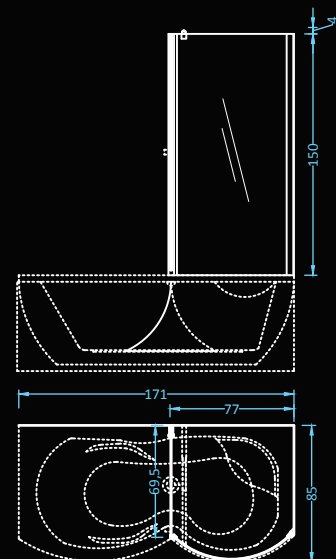

Frame

Glass