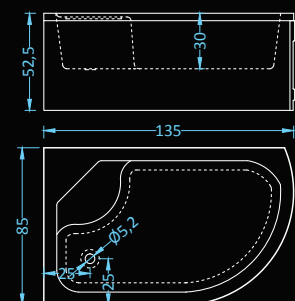

# Bubo

shower tray | shower tray with panel

Dimensions: 90x90 cm  
Compatible with: Boston

# Liana

shower tray | shower tray with panel  left  right

Dimensions: 135x85 cm  
Compatible with: London