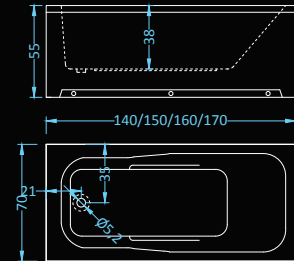

## Astra/Verona Standard Plus

massage: water • control: pneumatic

Dimensions: 140|150|160|170 x70 • 160|170 x75 cm  
Water capacity: 145|165|190|205 • 190|248 l

Dimensions: 140|150|160|170 x70 cm  
Water capacity: 147|163|179|195 l