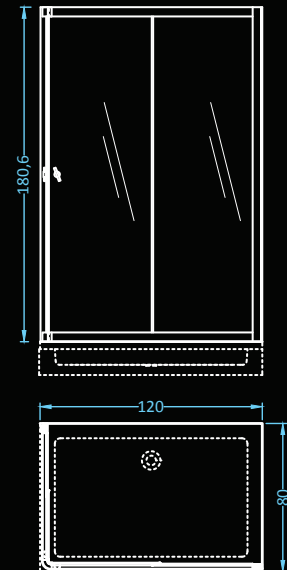

# London

frame: aluminum • glass: 5mm tempered  left  right

Dimensions: 135x85 cm  
Compatible with: Liana

### Glass

Dimensions: 80x80 • 90x90 cm  
Compatible with: Tuto

frame: aluminum • glass: 5mm tempered

Another classic square model. Available in 3 frame colors and 2 glass options. Compatible with shower tray Tuto.

# Florence

frame: aluminum • glass: 5mm tempered

Dimensions: 120x80 cm  
Compatible with: Fedora

# Kato

frame: aluminum • glass: 5mm tempered

Dimensions: 120x80 cm  
Compatible with: Kiara