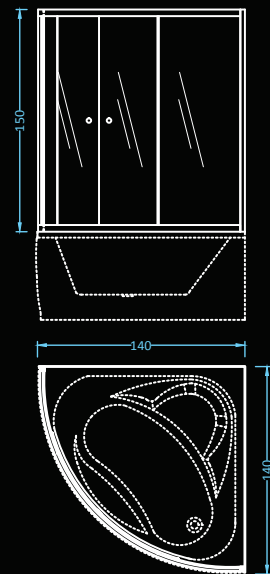

Dimensions: 140x140 cm
Compatible with: Aurora 140|Luna 140

frame: aluminum • glass: 5mm tempered

The shower screen for Luna or Aurora fulfills the great bathtub designs.
Available in 2 frame colors.

Frame

Glass