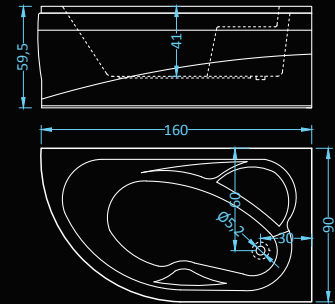

## Vitro

bathtub with panel

Dimensions: 145x145 cm  
Water capacity: 250 l

Dimensions: 140x140 cm  
Water capacity: 384 l

Dimensions: 150x150 cm  
Water capacity: 384 l

# Serena

bathtub | bathtub with panel left right

Dimensions: 160x90 cm  
Water capacity: 204 l