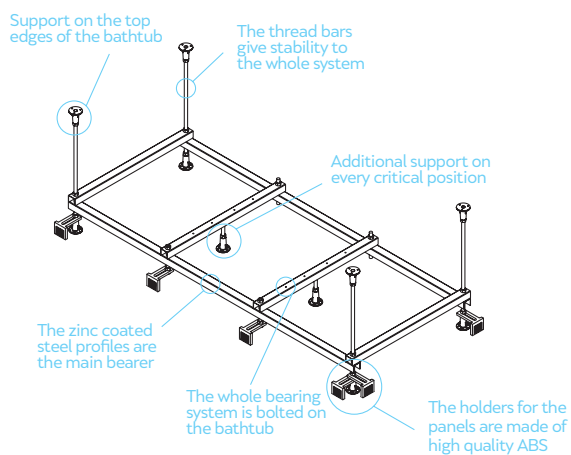

Guarantee

Deluxe Aquatic gives 5-year limited guarantee on its products.

Service and spare parts are available.

Deluxe Aquatic products bear the CE-mark for conformity with European standards.