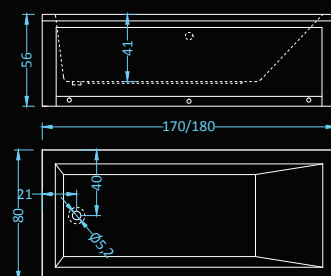

## Quadro

bathtub | bathtub with panels

Dimensions: 180x120 cm  
Water capacity: 427 l

## Vegas

bathtub | bathtub with panels

Dimensions: 170|180 x80 cm  
Water capacity: 218|236 l