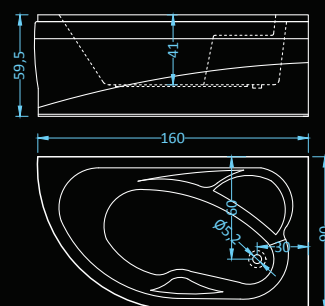

## Barcelona 140/150 Premium Plus

massage: water, air • control: electronic • additional: light, radio, ozonator

Dimensions: 140x140 cm  
Water capacity: 384 l

Dimensions: 150x150 cm  
Water capacity: 384 l

# Serena Deluxe

Dimensions: 160x90 cm  
Water capacity: 204 l

massage: water, back, air • control: electronic  
additional: light, heater, faucet, radio, ozonator

The sail-shaped Serena is an all-time favorite shape for corners. Great lines of this bathtub offer great and comfortable water massage.

## Serena Standard Plus

massage: water • control: pneumatic  left  right

Dimensions: 160x90 cm  
Water capacity: 204 l