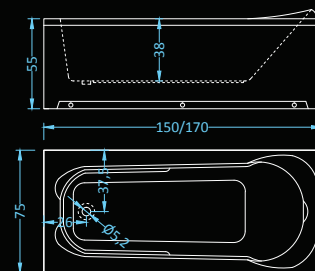

The anatomical line of Roma give it an expression of uniqueness. Many options of massage systems suit everybody's needs.

## Roma Standard Plus

massage: water • control: pneumatic

Dimensions: 150|170 x75 cm  
Water capacity: 140|165 l