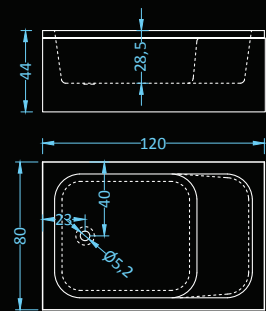

Dimensions: 120x80 cm
Compatible with: Kato