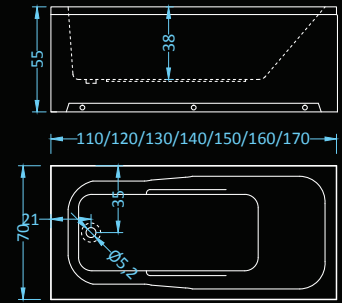

## Barok

bathtub | self-standing

Dimensions: 180x90 cm  
Water capacity: 330 l

Dimensions: 110|120|130|140|150|160|170 x70 cm • 160|170 x75 cm  
 Water capacity: 100|115|130|145|165|190|205 l • 190|248 l

bathtub | bathtub with panels

The Astra is a classic bathtub with standard dimensions. It is available in standard 70 and 75cm width, and 110-170cm length. Massage system can be installed from 140cm length.

# Verona

bathtub | bathtub with panels

Dimensions: 110|120|130|140|150|160|170 x70 cm  
Water capacity: 100|115|131|147|163|179|195 l