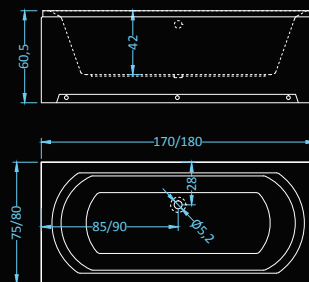

## Dolce Exclusive Plus

massage: water, air • control: electronic • additional: light

Dimensions: 170x75•180x80 cm  
Water capacity: 197•215 l

## Dolce Premium Plus

massage: water, air • control: electronic • additional: light, radio, ozonator

Dimensions: 170x75•180x80 cm  
Water capacity: 197•215 l

Dimensions: 180x120 cm  
Water capacity: 427 l