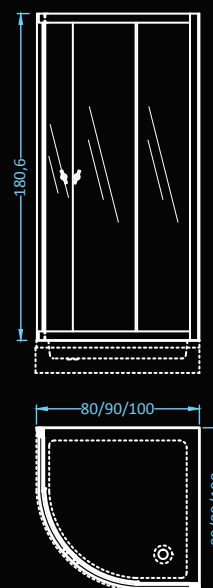

Dimensions: 80x80 • 90x90 • 100x100 cm
Compatible with: Lea

frame: aluminum • glass: 5mm tempered

Lagos is a classic quarter-circle model available in 3 frame colors and 2 glass options. It is compatible with Lea shower tray.

Frame

Glass