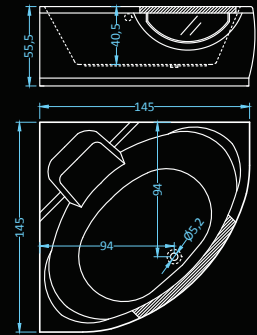

## Vitro Deluxe

Dimensions: 145x145 cm  
Water capacity: 250 l

massage: water, back, air • control: electronic  
additional: light, heater, faucet, radio, ozonator

The glass window gives the Vitro its special look. This unusual yet comfortable model comes with all the options needed for a perfect massage bath.

## Vitro Standard Plus

massage: water • control: pneumatic

Dimensions: 145x145 cm  
Water capacity: 250 l

## Vitro Exclusive Plus

massage: water, air • control: electronic • additional: light

Dimensions: 145x145 cm  
Water capacity: 250 l