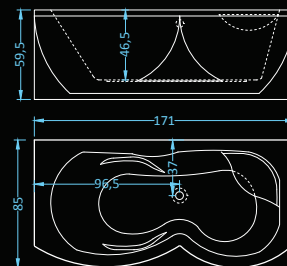

## Miami Premium Plus

massage: water, air • control: electronic • additional: light, radio, ozonator

Dimensions: 160|170 x83 cm  
Water capacity: 185|200 l

# Caprice Deluxe

Dimensions: 171x85 cm  
Water capacity: 256 l

massage: water, back, air • control: electronic  
additional: light, heater, faucet, radio, ozonator

Unusually shaped Caprice gives breathtaking massage experience to your body. An additional frameless shower screen will give extra look and feel.

## Caprice Standard Plus

massage: water • control: pneumatic

Dimensions: 171x85 cm  
Water capacity: 256 l