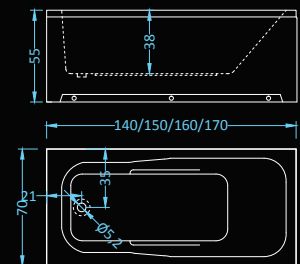

Astra/Verona Deluxe

Astra Dimensions: 140|150|160|170 x70 cm • 160|170 x75 cm
Verona Dimensions: 140|150|160|170 x70 cm

massage: water, back, air • control: electronic
additional: light, heater, faucet, radio, ozonator

Classic models with standard dimensions, but paired with exclusive massage system, give your body a rejuvenating feeling.

Astra

Verona