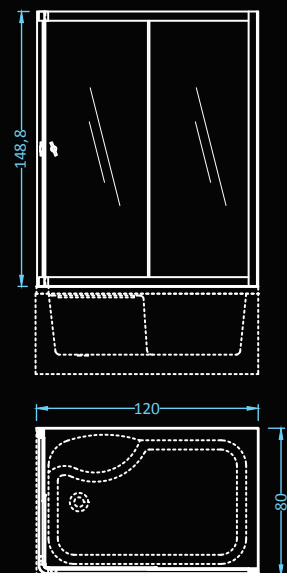

Frame

Glass