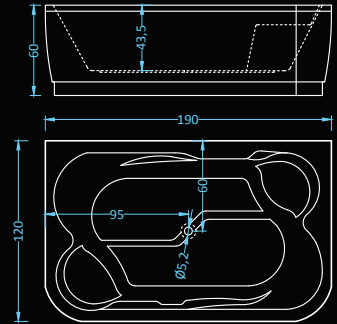

Dimensions: 190x120 cm
Water capacity: 396 l