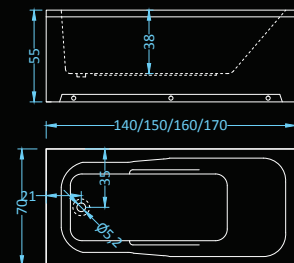

Dimensions: 140|150|160|170 x70 cm
Water capacity: 147|163|179|195 l