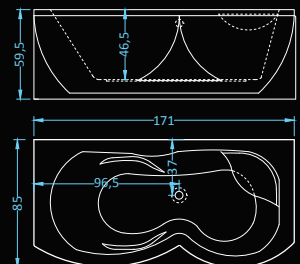

## Caprice Exclusive Plus

massage: water, air • control: electronic • additional: light

Dimensions: 171x85 cm  
Water capacity: 256 l

## Caprice Premium Plus

massage: water, air • control: electronic • additional: light, radio, ozonator

Dimensions: 171x85 cm  
Water capacity: 256 l