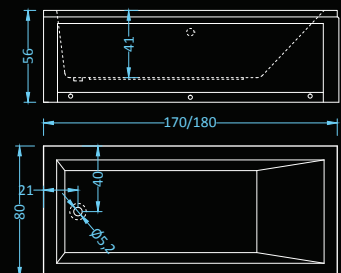

Dimensions: 170|180 x80 cm
Water capacity: 218|236 l