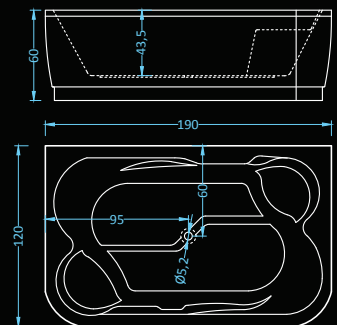

Dimensions: 190x120 cm
Water capacity: 396 l