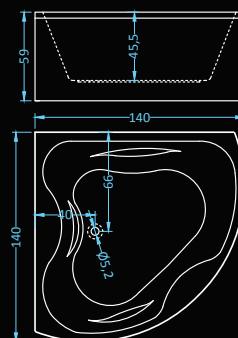

## Vitro

bathtub with panel

Dimensions: 145x145 cm  
Water capacity: 250 l

Dimensions: 140x140 cm  
Water capacity: 384 l

Dimensions: 150x150 cm  
Water capacity: 384 l