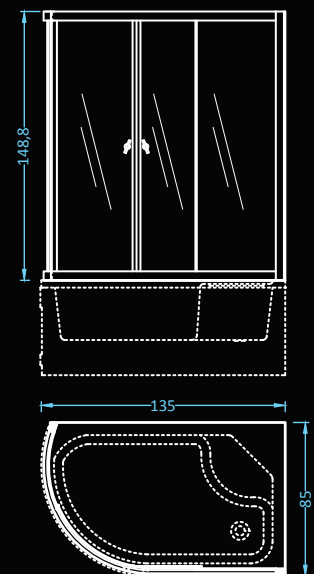

Frame

Glass