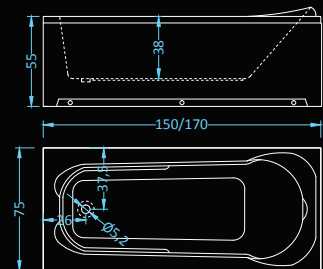

The anatomical line of Roma give it an expression of uniqueness. Many options of massage systems suit everybody's needs.