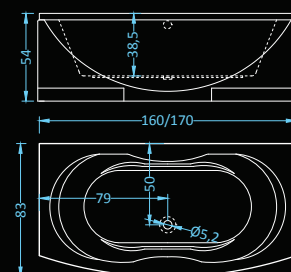

## Miami Standard Plus

massage: water • control: pneumatic

Dimensions: 160|170 x83 cm  
Water capacity: 185|200 l

## Miami Exclusive Plus

massage: water, air • control: electronic • additional: light

Dimensions: 160|170 x83 cm  
Water capacity: 185|200 l