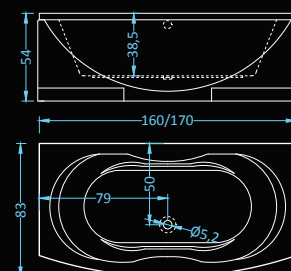

## Miami Standard Plus

massage: water • control: pneumatic

Dimensions: 160|170 x83 cm  
Water capacity: 185|200 l

## Miami Exclusive Plus

massage: water, air • control: electronic • additional: light

Dimensions: 160|170 x83 cm  
Water capacity: 185|200 l

## Miami Premium Plus

massage: water, air • control: electronic • additional: light, radio, ozonator

Dimensions: 160|170 x83 cm  
Water capacity: 185|200 l