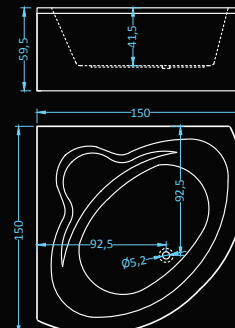

Aurora 140/150 Deluxe

Dimensions: 140x140 • 150x150 cm
Water capacity: 267 • 243 l

massage: water, back, air • control: electronic
additional: light, heater, faucet, radio, ozonator

Same name, but slightly different bathtub. Enjoy the standard corner Aurora 140, or experience the specially widened model for extra comfort - Aurora 150.

Aurora 150