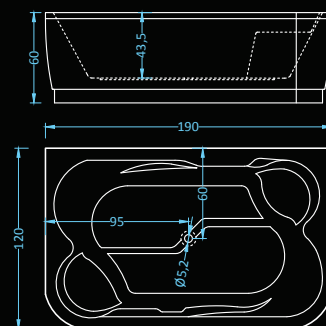

Grande, the largest model comes with extra jets for even greater massage experience. For two people, and with no space restrictions for both of them.