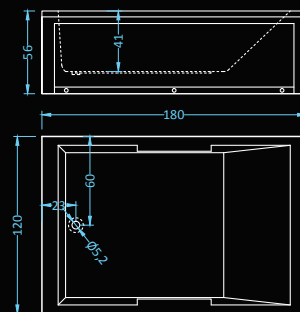

Dimensions: 180x120 cm
Water capacity: 427 l