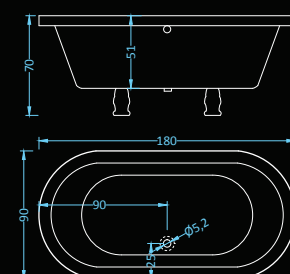

## Vitro

bathtub with panel

Dimensions: 145x145 cm  
Water capacity: 250 l

Dimensions: 140x140 cm  
Water capacity: 384 l

Dimensions: 150x150 cm  
Water capacity: 384 l

## Miami

bathtub | bathtub with panels

Dimensions: 160|170 x83 cm  
Water capacity: 185|200 l

## Barok

bathtub | self-standing

Dimensions: 180x90 cm  
Water capacity: 330 l

Dimensions: 110|120|130|140|150|160|170 x70 cm • 160|170 x75 cm  
 Water capacity: 100|115|130|145|165|190|205 l • 190|248 l

bathtub | bathtub with panels

The Astra is a classic bathtub with standard dimensions. It is available in standard 70 and 75cm width, and 110-170cm length. Massage system can be installed from 140cm length.