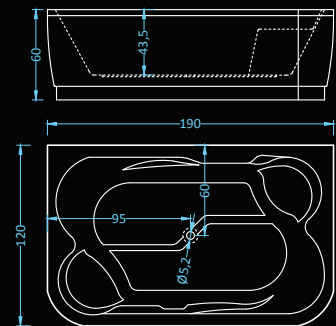

Grande is big enough for comfort bathing for two people. The w/panels version comes with 3 side covers. It is possible to install a massage system.