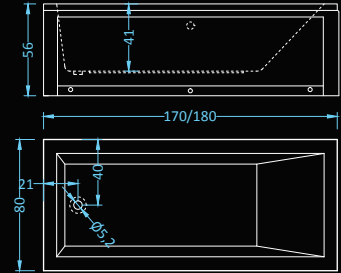

Dimensions: 170|180 x80 cm
Water capacity: 218|236 l