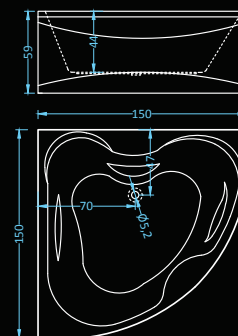

## Vitro

bathtub with panel

Dimensions: 145x145 cm  
Water capacity: 250 l

Dimensions: 140x140 cm  
Water capacity: 384 l

Dimensions: 150x150 cm  
Water capacity: 384 l