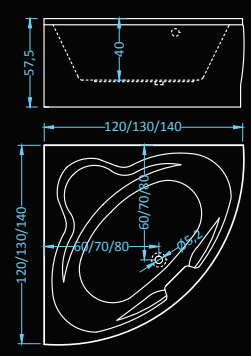

## Vitro Standard Plus

massage: water • control: pneumatic

Dimensions: 145x145 cm  
Water capacity: 250 l

## Vitro Premium Plus

massage: water, air • control: electronic • additional: light, radio, ozonator

Dimensions: 145x145 cm  
Water capacity: 250 l

# Luna Deluxe

Dimensions: 120x120 • 130x130 • 140x140 cm  
Water capacity: 168 • 180 • 228 l

massage: water, back, air • control: electronic  
additional: light, heater, faucet, radio, ozonator

The curvy design of the Luna makes it ideal choice for a corner space. Enjoy the experience of a massage bathtub in one of the three dimensions offered.

## Luna Standard Plus

massage: water • control: pneumatic

Dimensions: 120x120 • 130x130 • 140x140 cm  
Water capacity: 168 • 180 • 228 l