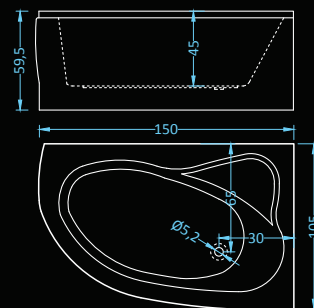

## Serena Standard Plus

massage: water • control: pneumatic  left  right

Dimensions: 160x90 cm  
Water capacity: 204 l

## Serena Exclusive Plus

massage: water, air • control: electronic • additional: light  left  right

Dimensions: 160x90 cm  
Water capacity: 204 l

## Serena Premium Plus

massage: water, air • control: electronic • additional: light, radio, ozonator  left  right

Dimensions: 160x90 cm  
Water capacity: 204 l

Dimensions: 150x105 cm  
Water capacity: 200 l

## Adria Standard Plus

massage: water • control: pneumatic  left  right

Dimensions: 150x105 cm  
Water capacity: 200 l