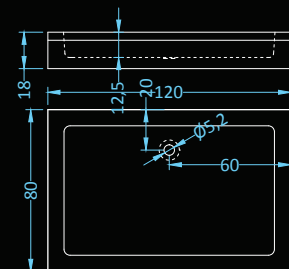

Dimensions: 120x80 cm
Compatible with: Florence