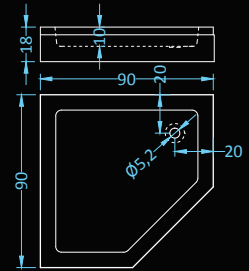

Dimensions: 90x90 cm
Compatible with: Diamond