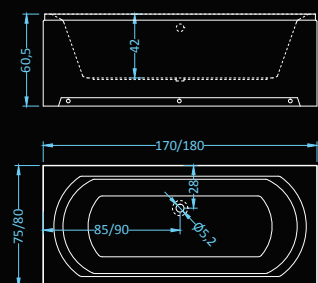

## Havana Premium Plus

massage: water, air • control: electronic • additional: light, radio, ozonator

Dimensions: 170x80 cm  
Water capacity: 185 l

# Dolce Deluxe

Dimensions: 170x75 • 180x80 cm  
Water capacity: 197 • 215 l

massage: water, back, air • control: electronic  
additional: light, heater, faucet, radio, ozonator

Dolce is a bathtub for two facing persons. Each one gets an ultimate massage from the various massage options.

## Dolce Standard Plus

massage: water • control: pneumatic

Dimensions: 170x75•180x80 cm  
Water capacity: 197•215 l