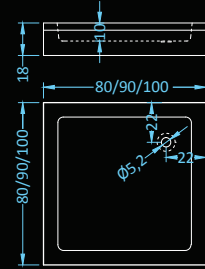

Dimensions: 80x80•90x90•100x100 cm
Compatible with: Tampa