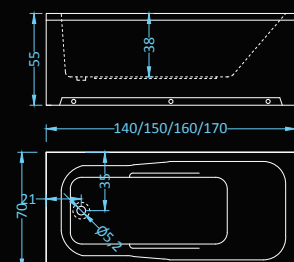

Dimensions: 140|150|160|170 x70 cm
Water capacity: 147|163|179|195 l