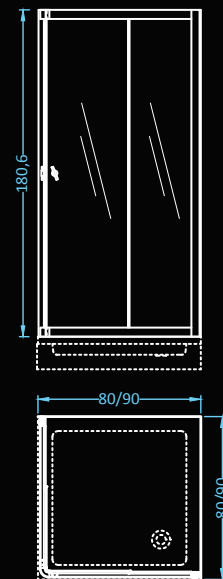

Dimensions: 80x80 • 90x90 cm
Compatible with: Tuto

frame: aluminum • glass: 5mm tempered

Another classic square model. Available in 3 frame colors and 2 glass options. Compatible with shower tray Tuto.

Frame

Glass