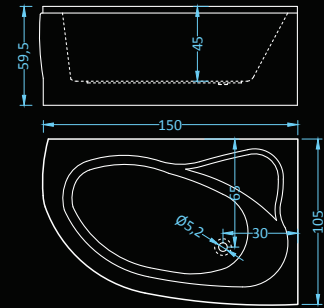

## Serena Premium Plus

massage: water, air • control: electronic • additional: light, radio, ozonator  left  right

Dimensions: 160x90 cm  
Water capacity: 204 l

Dimensions: 150x105 cm  
Water capacity: 200 l

## Adria Standard Plus

massage: water • control: pneumatic  left  right

Dimensions: 150x105 cm  
Water capacity: 200 l