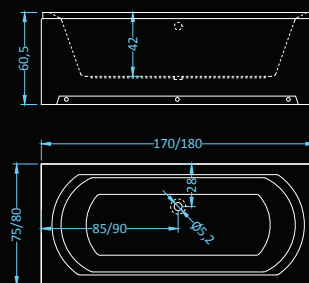

Dimensions: 170x75•180x80 cm
Water capacity: 197•215 l